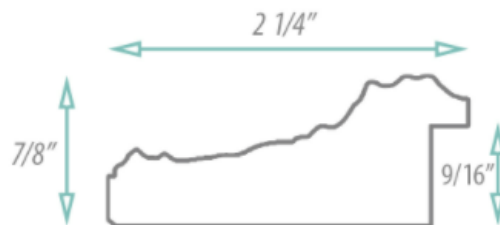

#### FEATURES:

- ONE 24X36" HIGH RESOLUTION SILVER PLATE GLASS MIRROR SIZE W/ DECORATIVE FRAME.
- "WALL HUGGER" HANGER FOR MOUNTING INCLUDED.
- STANDARD MOUNTING STYLE IS VERTICAL. FOR HORIZONTAL, PLEASE SPECIFY WHEN ORDERING.
- PACKED IN FOUR WALL (FOLDED DOUBLE WALL) CORRUGATION.
- STYLE: ORNATE
- COLOR: SILVER
- FINISH: LEAF/FOIL

#### MIRROR FINISHES:

- FLAT POLISHED EDGE
- BEVELED EDGE

**OVERALL SIZE DIMENSION: 28 1/2" WIDE X 40 1/2" HIGH X 1" DEEP**